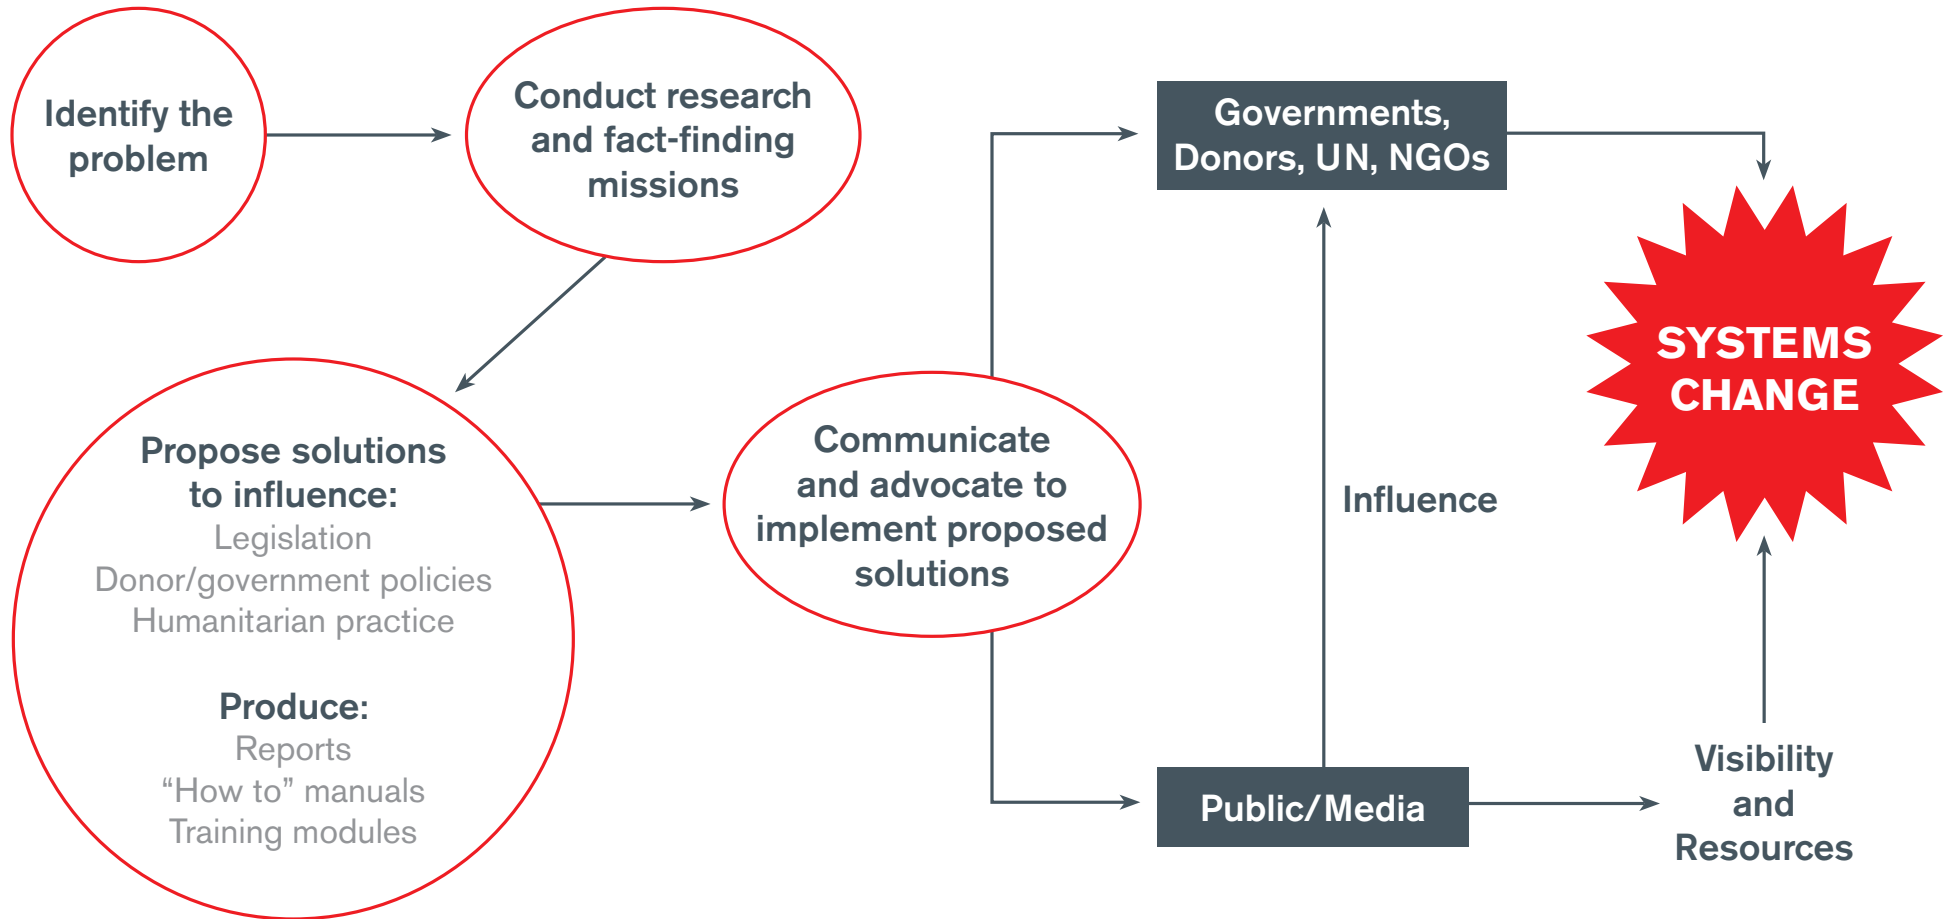

HOW WE DRIVE CHANGE

122 East 42nd Street
New York, NY 10168-1289
212.551.3115 | info@wrcommission.org
womensrefugeecommission.org