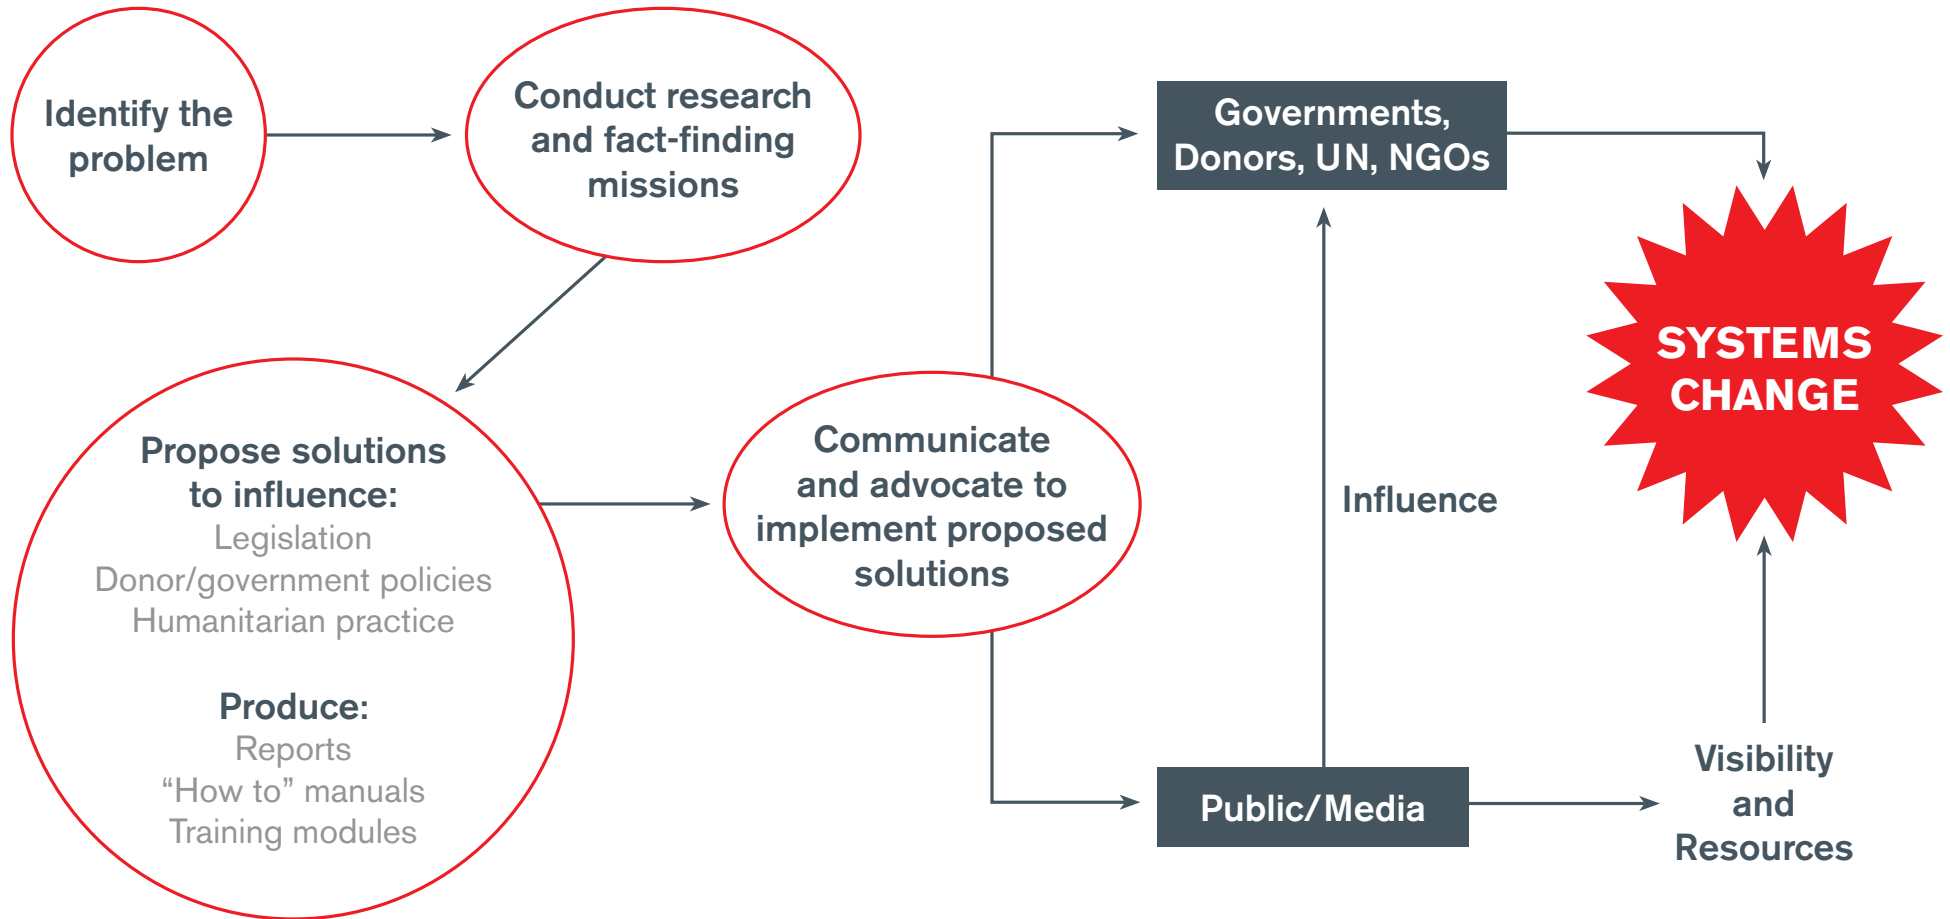

# HOW WE DRIVE CHANGE

122 East 42nd Street  
New York, NY 10168-1289  
212.551.3115 | [info@wrcommission.org](mailto:info@wrcommission.org)  
[womensrefugeecommission.org](http://womensrefugeecommission.org)

**Research. Rethink. Resolve**

**WOMEN'S  
REFUGEE  
COMMISSION**