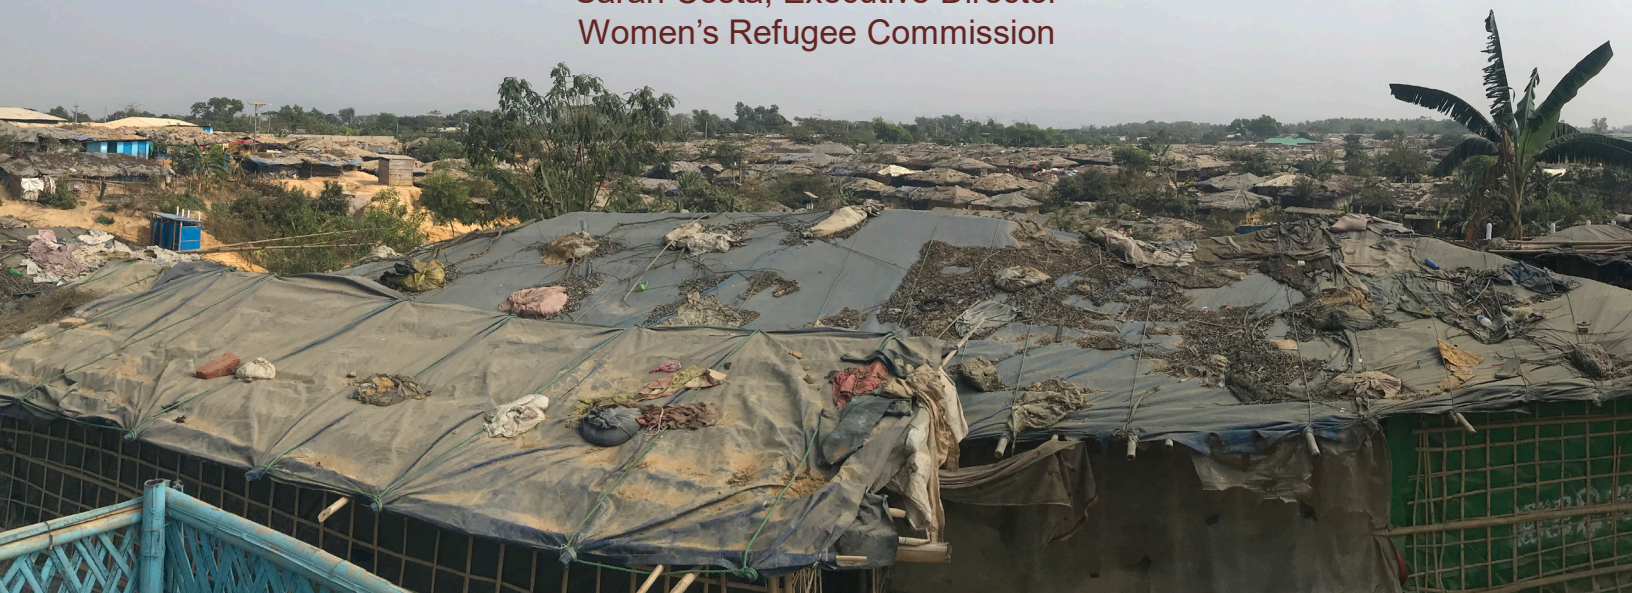

# Hope Juxtaposed with Despair: Risk and Resilience among Women and Girls in the Rohingya Refugee Crisis

Sarah Costa, Executive Director  
Women's Refugee Commission

Hunter College's Roosevelt House Public Policy Institute  
"Phenomenal Women" lecture series

**Sarah Costa**

Executive Director, Women's Refugee Commission

**"Hope Juxtaposed with Despair:  
Risk and Resilience among Women and Girls  
in the Rohingya Refugee Crisis"**

**February 28 | 6:00 p.m.**

**Roosevelt House, 47-49 East 65th Street, New York, NY**